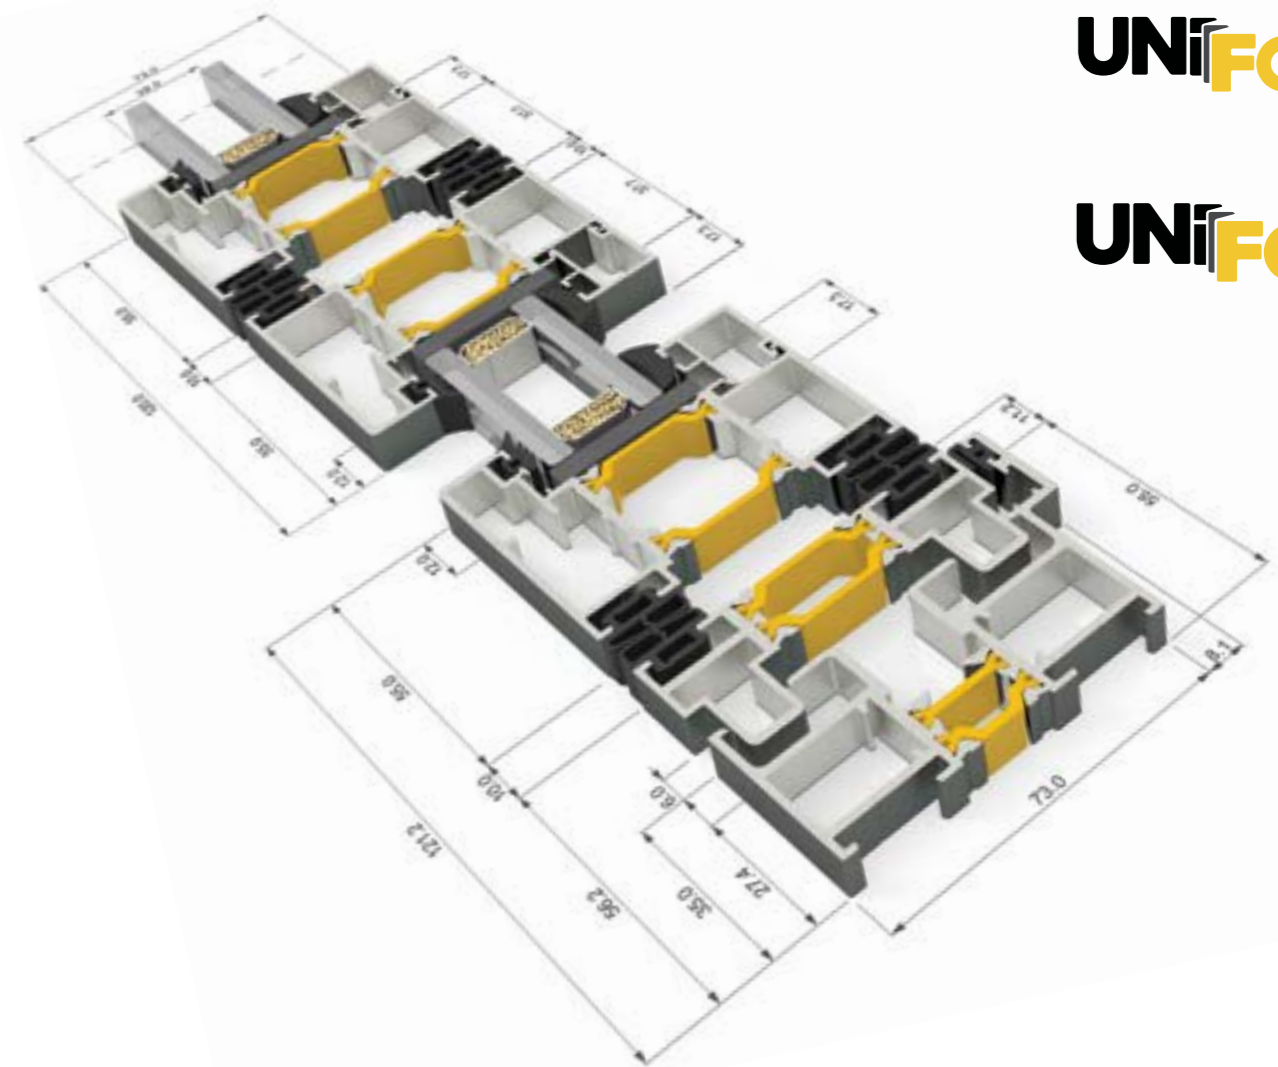

UNIFOLD

Size Limits

Maximum Panel Width	1200 mm
Maximum Panel Height	3000 mm
Maximum Panel Weight	120 kg

UNIFOLD⁺ **UNI**FOLD

THE EFFORTLESSLY SLIM AFFORDABLE BI-FOLDING SLIDING DOOR

With just a 120mm glass-to-glass sightline, the UniFOLD will open up your room to the light and bring the outside in, creating a functional, open space for living, working and entertaining.

- SLIM 120MM GLASS TO GLASS SIGHTLINES
- MODERN SQUARE LOOK
- COLOUR-MATCHED HARDWARE
- FULLY OPENABLE CORNERS
- DOUBLE OR TRIPLE GLAZING
- PAS24:2016 OPTION AVAILABLE
- MULTI-POINT LOCKING
- ALL RAL COLOURS
- ADJUSTABLE JAMB OPTION

FRAME DEPTH	73 mm
GLAZING THICKNESS	24-44 mm
GLAZING METHOD	Internally Beaded
GLAZING	Double or Triple
FINISHES	Single or Dual. All RAL Colours

PERFORMANCE	
U-VALUE	From 1.4 W/m ² K
AIR PERMEABILITY	Class 4
WATER TIGHTNESS	Class 9A
WIND RESISTANCE	Class A3

ENHANCED SECURITY	
PAS24:2016	Yes (Optional)
MULTI-POINT LOCKING	Yes

THRESHOLD HEIGHT	
STANDARD	55 mm
DEEP	67.5 mm
LOW	40 mm
ULTRA LOW	20 mm